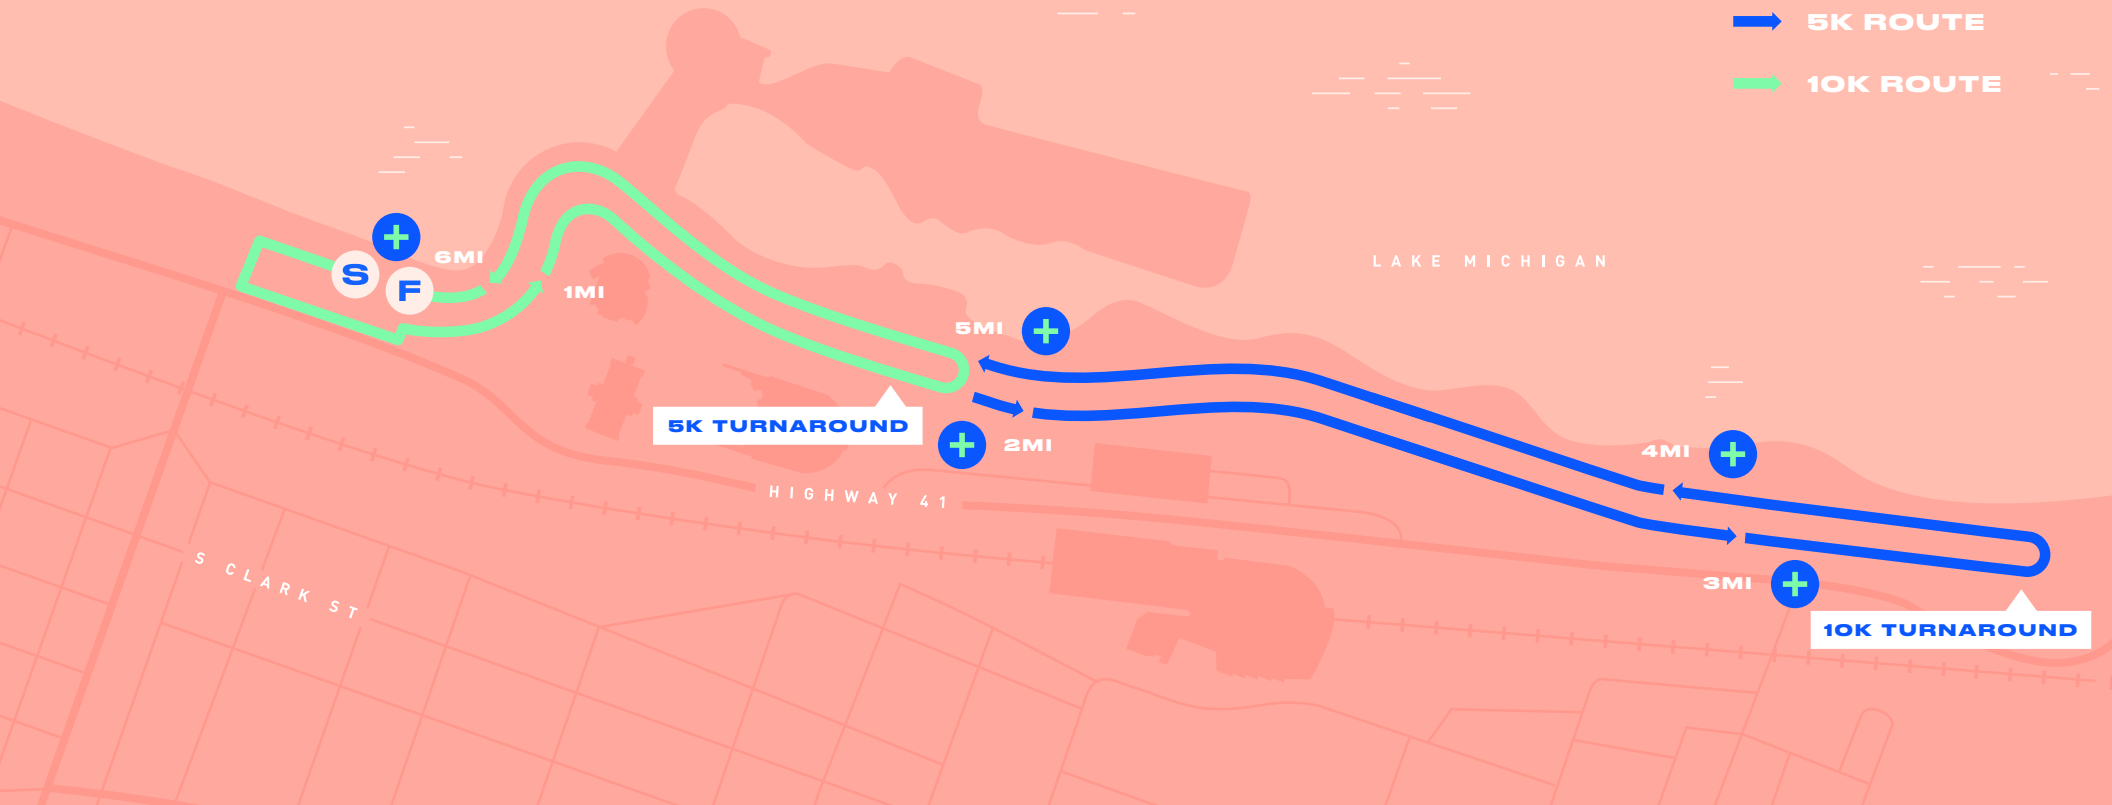

- S START
- F FINISH
- + AID STATION
- 5K ROUTE
- 10K ROUTE

## ELEVATION

START  
585FT

MAX  
663FT

GAIN  
271FT